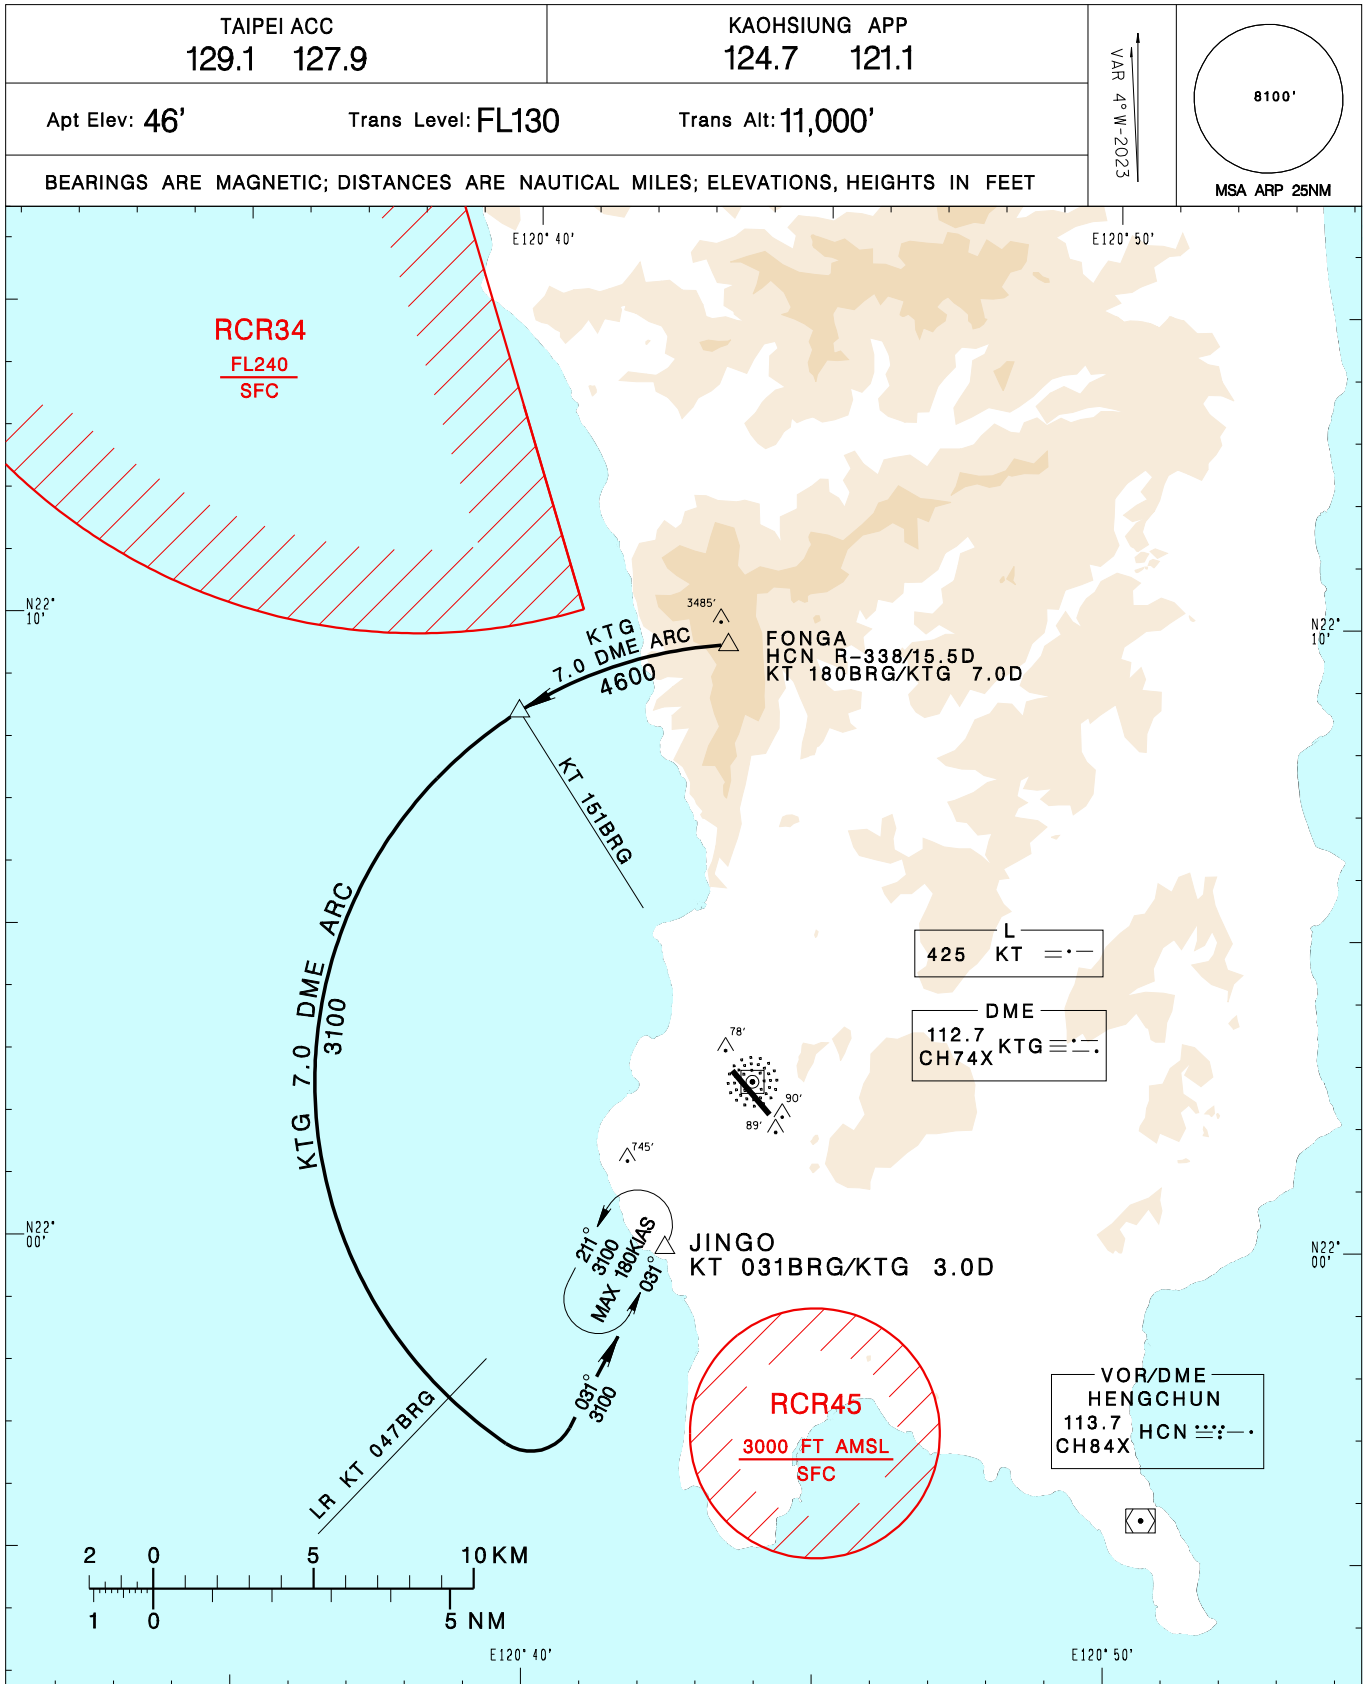

恆春機場
HENGCHUN AD

RCKW STAR
FONGA 1J

CHANGES: RECHART

FONGA ONE JULIETT ARRIVAL
Depart FONGA, proceed via KTG 7.0DME arc to track KT 031BRG to JINGO.

NOTE
If unable to maintain VFR before JINGO, maintain 3100ft and hold.